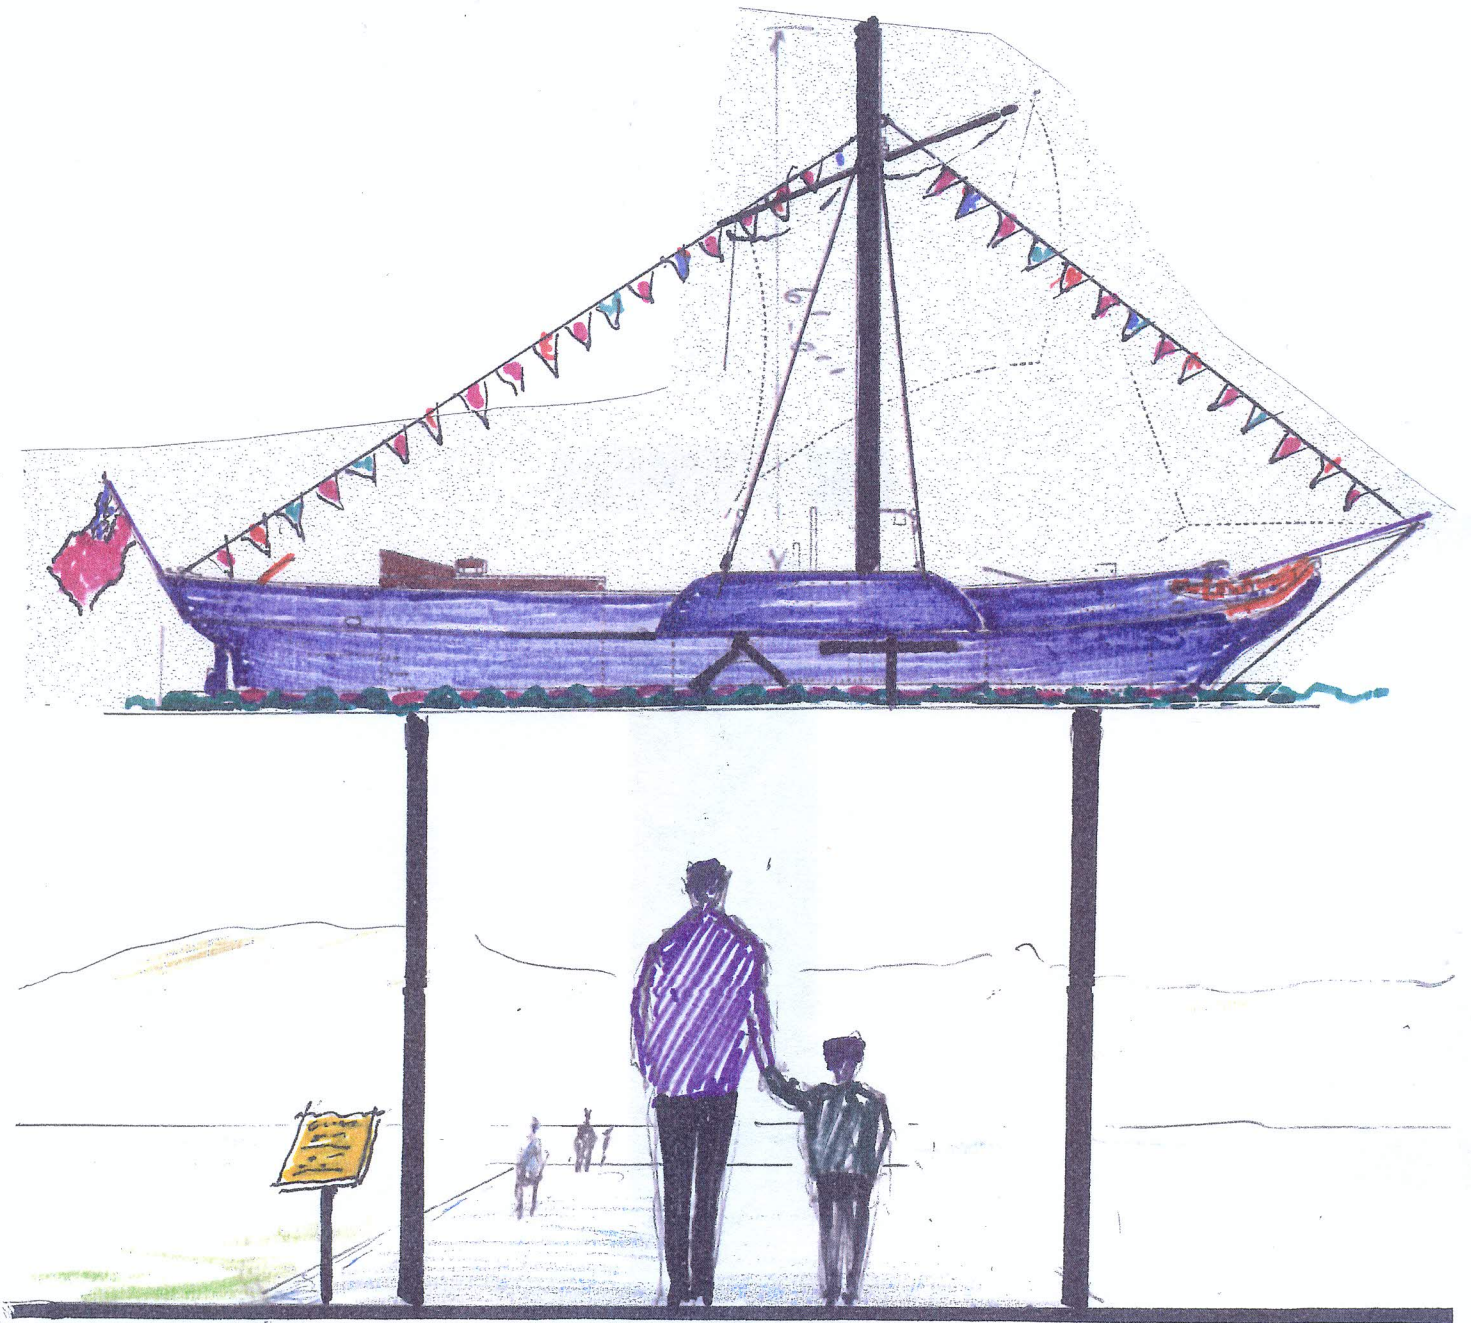

1:2,500

0 50 100 200 Meters

(A4)

Sketch showing proposed silhouette of the Comet (approx 15 feet long) set on stilts forming an entrance gateway to the Helensburgh Pier